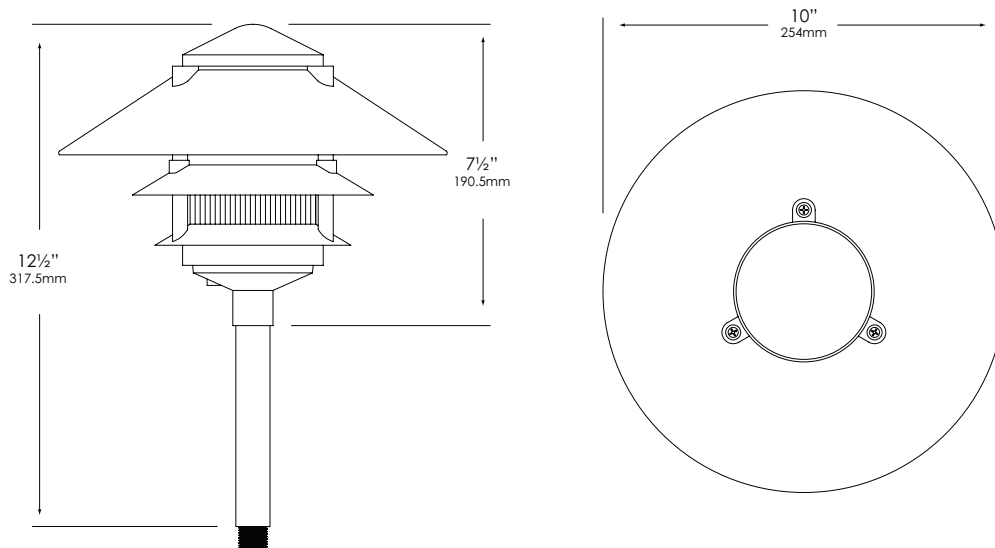

MOUNTING:

Bottom of stem threaded with ½" NPT. Fixture may be mounted into threaded hubs in junction boxes, ground stakes, or floor-mounting canopies.

FASTENERS:

All fasteners are stainless steel.

WIRING:

Prewired with a three-foot pigtail of 18-2 direct-burial cable & underground connectors for a secure connection to supply cable.

CERTIFICATION:

UL Listed to U.S. & Canadian safety standards for low voltage landscape luminaires (UL 1838). Maximum wattages allowed by Underwriters Laboratories (UL) for U.S. & Canadian markets may vary. Maximum wattages specified are Underwriters Laboratories U.S. standard. Please contact Vista for any questions about maximum wattages allowed by UL Canadian standards.

All Vista luminaires are **MADE IN U.S.A.**

This fixture is also available as a LED luminaire. Please refer to LED Specification Sheet - 9222-LED.

DIMENSIONS:

Vista Professional Outdoor Lighting reserves the right to modify the design and/or construction of the fixture shown without further notification.

SPECIFICATION SHEET

MODEL 9222 Landscape Series • Path & Spread Lights

FIXTURE ORDERING INFORMATION

TO ORDER FIXTURE: Select appropriate choice from each column as in the following example.

EXAMPLE: PR-9222-B-10T3