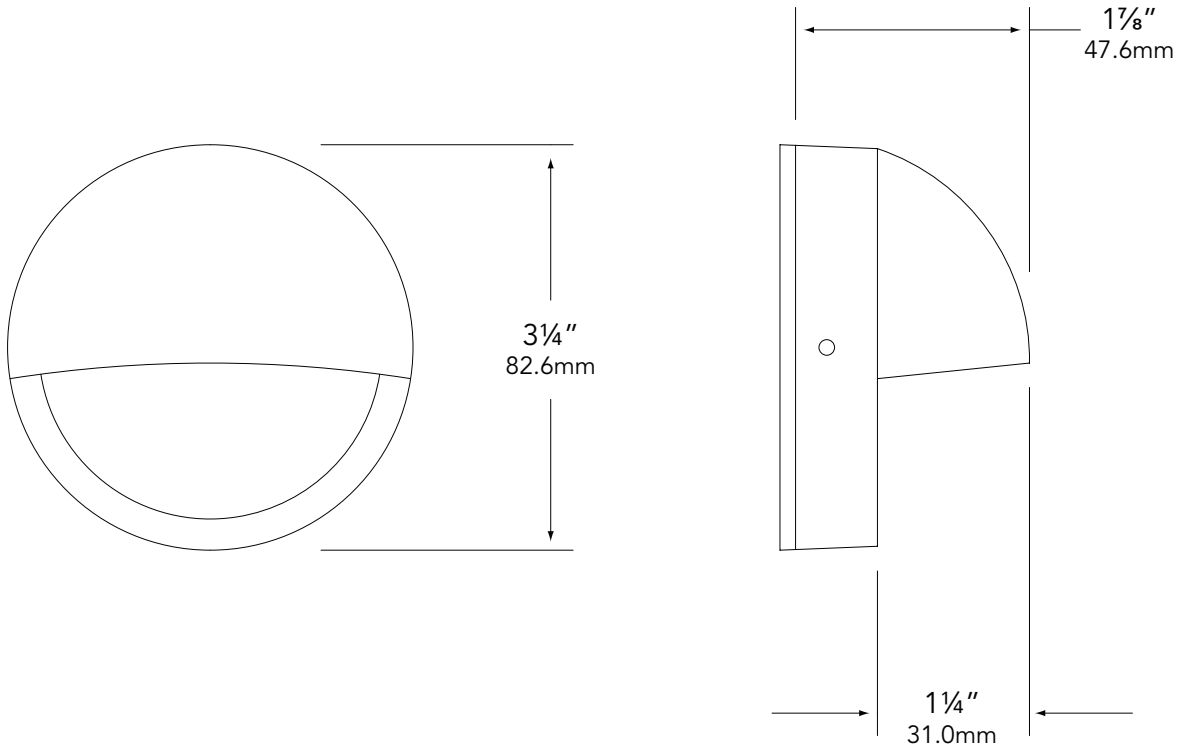

FIXTURE SPECIFICATIONS:

HOUSING:

Die-cast, copper-free, aluminum housing.

FINISH:

Polyester powder-coated finish available in Black, Architectural Brick, Architectural Bronze, Light Bronze, Dark Bronze, Granite, Terracotta, Rust, Hunter Green, Weathered Bronze, Weathered Iron, White, Verde, Pewter, and Mocha.

SOCKET/LAMP HOLDER:

Top grade ceramic socket with nickel contacts, stainless steel springs, & Teflon-jacketed wire leads.

LENS:

Frosted, tempered, shock & heat-resistant soda-lime glass lens.

LAMP TYPE:

T3 – 20W maximum. LN-10 T3 Halogen (10W) Standard.

MOUNTING:

Surface mounting plate included, no recessed box required.

FASTENERS:

All fasteners are stainless steel.

WIRING:

Provided with a 3' pigtail of 18-2 SPT1 UV resistant cable & underground connectors for a secure connection to the supply cable.

CERTIFICATION:

UL Listed to U.S. & Canadian safety standards for low voltage landscape luminaires (UL 1838). The maximum wattages allowed by Underwriters Laboratories (UL) for the U.S. & Canadian markets may vary. Maximum wattages specified are Underwriters Laboratories U.S. standard. Please contact Vista for any questions about the maximum wattages allowed by UL Canadian standards.

All Vista luminaires are **MADE IN THE U.S.A.**

This fixture is also available as a LED luminaire. Please refer to LED Specification Sheet - 4243-LED.

DIMENSIONS:

Vista Professional Outdoor Lighting reserves the right to modify the design and/or construction of the fixture shown without further notification.